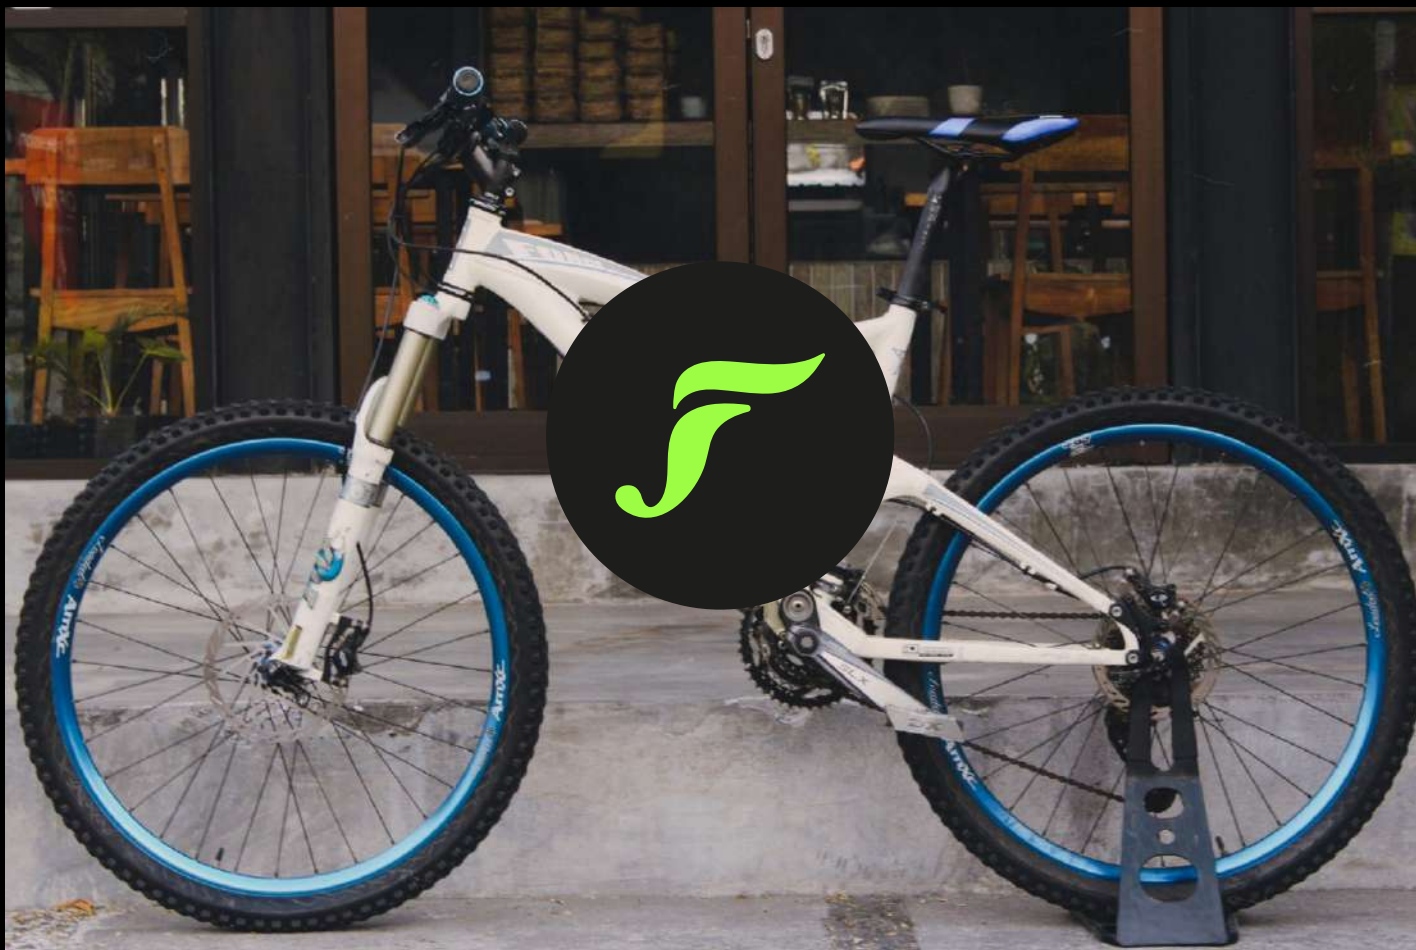

FORCE

455k/Day

Frame

Aluminium

Group Set

Shimano SLX

Wheel Diameter

26"

Speed

9 Speed

Size

M

Colors

Blue and white

**my fit
holidays**