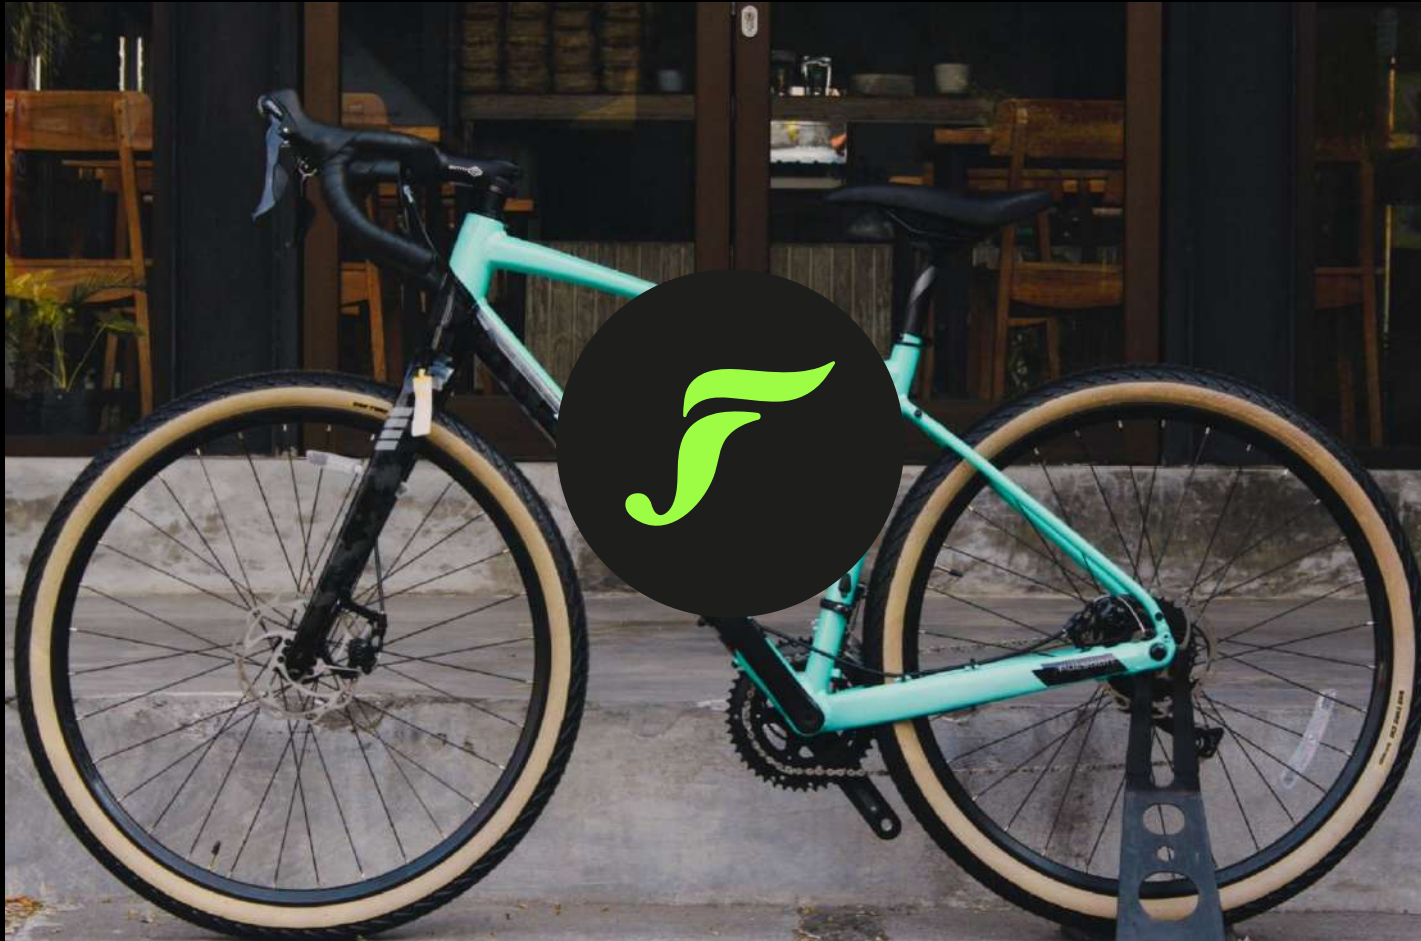

POLYGON BEND R5

455k/Day

Frame

Aluminium

Group Set

Shimano GRX

Wheel Diameter

650C

Speed

1x11 Speed

Size

M

Colors

Brown