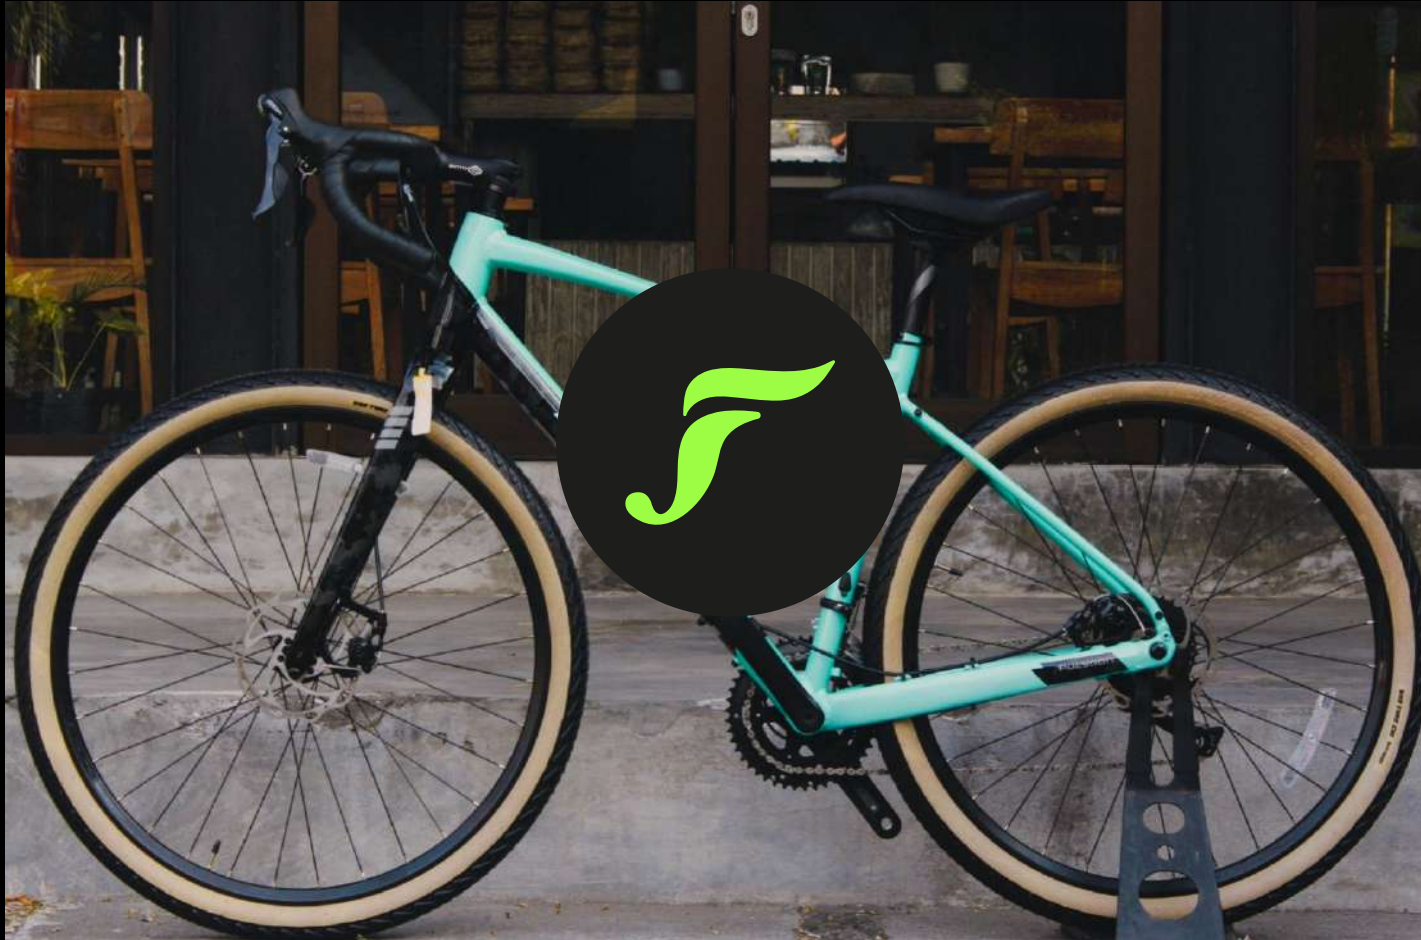

POLYGON BEND R2

455k/Day

Frame

Aluminium

Group Set

Shimano Sora

Wheel Diameter

650C

Speed

9 Speed

Size

M

Colors

Black and blue Tosca

**my fit
holidays**